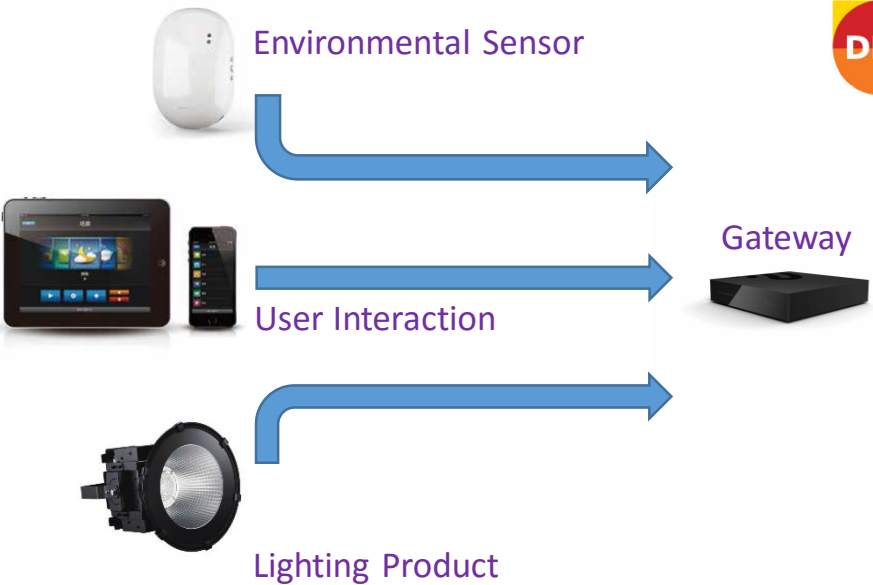

SOLUTION FOR FECADE LIGHTING