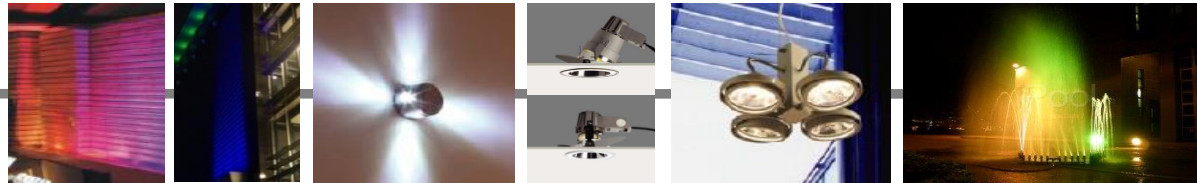

DHS Lighting (Asia) limited

Want to find more?

Please contact us at

cs@dhsighting.com

Driving Hybrid-Lighting Solutions

DHS Lighting (Asia) Limited

HK Address: Unit 703, Perfect Industrial Building, 31 Tai Yau Street,
San Po Kong, Kowloon, Hong Kong.

Tel.: (852) 2151 1412; Fax: (852) 2151 1418

Macau Address: Avenida Comercial De Macau,
Unit 1362, FIT Centre, 5 Andar, Macau

Your Smart Lighting Partner: Contact us: cs@dhsighting.com; web: www.dhsighting.com;